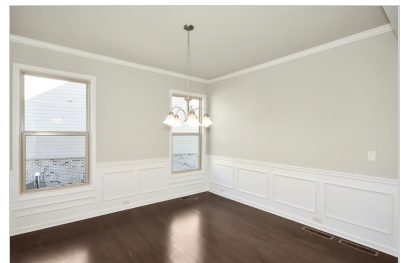

LOT 92 | 2395 MATLIN WAY | LAKEVIEW AT IVY CREEK

BUFORD, GA 30519

4 BEDS | 2.5 BATHROOMS | 0 SQUARE FEET

View Online: <http://ahtours.com/83444>

This Fenway features a large family room which opens up to spacious kitchen with a breakfast bar. There is also a walk in pantry, separate dining room, and a laundry and mudroom right off the garage. The living room can also be a study or an optional 5th bedroom. The owner's suite upstairs offers his and hers closets, double vanities, separate shower and garden tub.