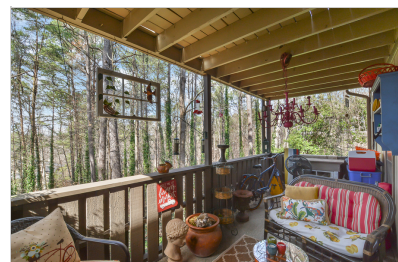

408 WOODCLIFF DRIVE

SANDY SPRINGS, GA 30350

2 BEDS | 1 BATHROOMS | 0 SQUARE FEET

View Online: <http://ahtours.com/84777>

Great condo on Main Level in Sandy Springs! Prime location close to shopping/dining, GA 400, Roswell, Sandy Springs & parks w/ Bright interior & Open Floor Plan. Cozy Living Room w fire place. Kitchen upgrades include stone countertops, painted & open to Dining rm. Baths have been renovated. Freshly painted throughout. Dining area off Kitchen w/ ample Storage & Pantry! Master Bedrm features tons of closet space. Sliding doors open to cozy oasis w/ covered Sun Porch overlooking private woods. Beautifully landscaped community w/ a heated pool & 2 tennis courts. Move in Ready!