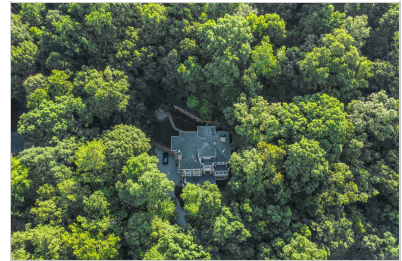

385 AZALEA DRIVE

ROSWELL, GA 30075 | MLS #: 6576943

5 BEDS | 5 BATHROOMS | 1 HALF BATHROOMS | 0 SQUARE FEET

View Online: <http://ahtours.com/87606>

Elegant Roswell home overlooking the Chattahoochee River. Grand two-story entry and living room with sweeping staircase welcomes friends and guests. Entertainer's dream home with an open floorplan, multiple terraces, in-home theatre, top floor art gallery (or bonus/recreation room) and en-suite guest rooms. A truly unique Mediterranean style home is located within minutes of historic downtown Roswell, yet with an easy commute to Perimeter & beyond. Close to country clubs, public & private schools. Beautifully updated kitchen, bathrooms, new roof & HVAC, new paint.