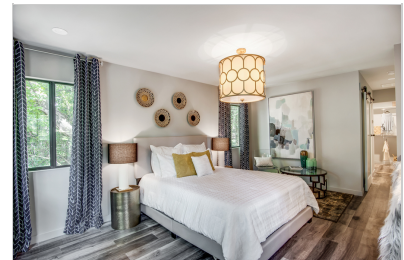

988 CARDOVA DRIVE NE

ATLANTA, GA 30324 | MLS #: 6581075

3 BEDS | 2 BATHROOMS | 0 SQUARE FEET

View Online: <http://ahtours.com/87894>

Stunning mid-century style renovation in Martin Manor. An open floorplan & beautiful blend of seamlessly integrated indoor/outdoor living areas offer the perfect space for entertaining. Custom chef's kitchen w/designer lighting & built-in seating open to a generous living room w/fireplace & exposed brick wall. Main floor beds/bath w/show-stopping colors great for guests/office. Master Suite w/outdoor deck & multiple closets, en-suite bath w/bold tile & gold-tinged fixtures. A one of a kind home! Location very convenient to B'head, Midtown, & Emory CDC.