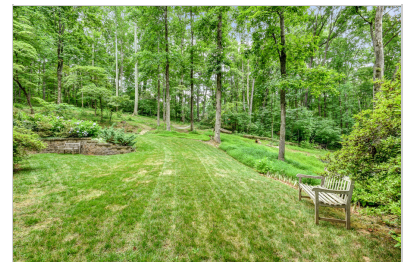

1024 IRON MOUNTAIN ROAD

CANTON, GA 30115 | MLS #: 6587636

4 BEDS | 3 BATHROOMS | 0 SQUARE FEET

View Online: <http://ahttours.com/87925>

Highly desirable Mitchell Farms Community hosts this timeless treasure, nestled in 5+ private acres w/ its own flowing creek. Enter the two-story foyer into this charming traditional home. Gourmet kitchen w/ high-end appliances overlooks a cozy keeping rm w/ fireplace. Fabulous master bath w/ oversized shower. All secondary bedrms oversized as well. Formal dining rm has room for 12+. Large entertaining deck adjoins your new screened porch overlooking acres of well maintained gardens & wooded areas, bringing nature inside. Cherokee taxes right next to Milton! Don't miss this one.