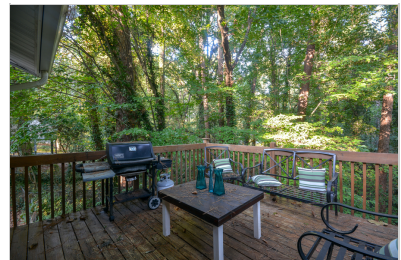

3834 PINE NEEDLE DRIVE

DULUTH, GA 30096

0 BEDS | 0 BATHROOMS | 0 SQUARE FEET

View Online: <http://ahtours.com/89834>

AGENT INFORMATION

Rip Pruitt
M: 404-723-3010
rippruitt@me.com

Century 21 Connect Realty

PHOTOGRAPHY BY: