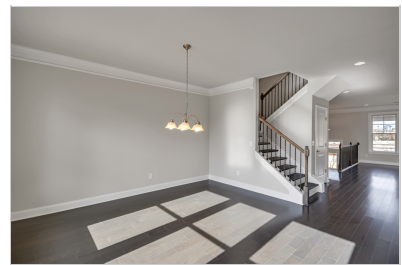

LOT 95 | 1744 GIDDENS ALLEY | TOWNSEND AT ASHFORD

CHAMBLEE, GA 30341 | MLS #: 6529421

3 BEDS | 3 BATHROOMS | 1 HALF BATHROOMS | 0 SQUARE FEET

View Online: <http://ahtours.com/90771>

The LAUREL by Taylor Morrison! Beautiful Gourmet kitchen w/42" Gray cabinets and Quartz counter tops. Master suite boasts luxury spa shower, double vanity, & spacious walk-in closet. Entertain on your oversized deck, overlooking community gathering space. Full Bath on terrace level, plus additional bonus room! Amazing opportunity to take advantage of introductory pricing in this amazing location, near Town Brookhaven, Peachtree Station, and Ashford Park Elementary! Estimated delivery is November 2019.